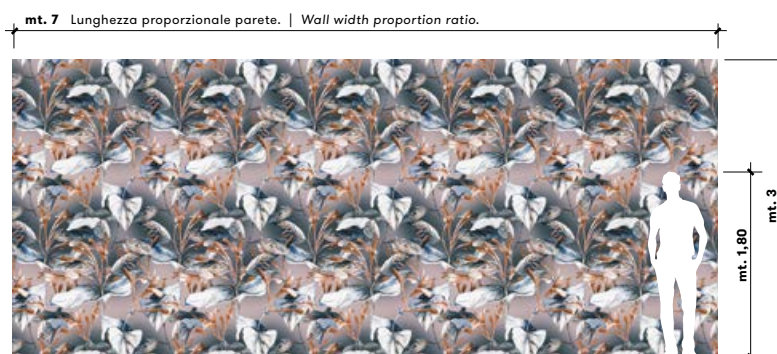

IRONBLUE

Artist / Designer: **INKIOSTRO BIANCO**
Collection: **2017/2018**
Style: **FLOREAL**

COLOURS

SUPPORTI

CARTA VINILICA: un supporto formato da due strati. Il lato superiore stampabile, in vinile, e sul retro un foglio di TNT (tessuto non tessuto) che conferisce elevata stabilità dimensionale durante le fasi di applicazione e asciugatura del prodotto, oltre che estrema facilità di montaggio e di eventuale rimozione dello stesso.

FIBRA DI VETRO - EQ•DEKOR: il rivestimento dalla duplice funzione decorativa e protettiva realizzato in collaborazione con Mapei. Un'armatura in tessuto bidirezionale in fibra di vetro con caratteristiche di maggiore stabilità, efficienza, leggerezza e flessibilità. EQ•Dekor offre elevate prestazioni strutturali che permettono di minimizzare il rischio di distacco di componenti dalle pareti anche in caso di terremoto.

TELA: Tela è un tessuto tesato in poliestere Made in Italy con caratteristiche di elevatissima resistenza conferite dall'esclusiva composizione della trama a 110 fili per pollice.

Ideale per allestimenti temporanei in ambito retail (boutique, vetrine, showroom, esposizioni, stand fieristici) e hospitality (hotel, ristoranti, bar, discoteche).

I tessuti tesati sono facilmente posabili e intercambiabili e l'installazione non richiede interventi strutturali. Tra la superficie e il rivestimento murale possono essere inseriti elementi coibentanti o insonorizzanti per aumentare il comfort e la sicurezza.

MATERIALS

VINYL PAPER: a product made of two layers. An upper printable vinyl layer and a TNT (non-woven fabric) under part which ensures high dimensional stability during the application and drying phases of the product, as well as an easy to install and remove capability.