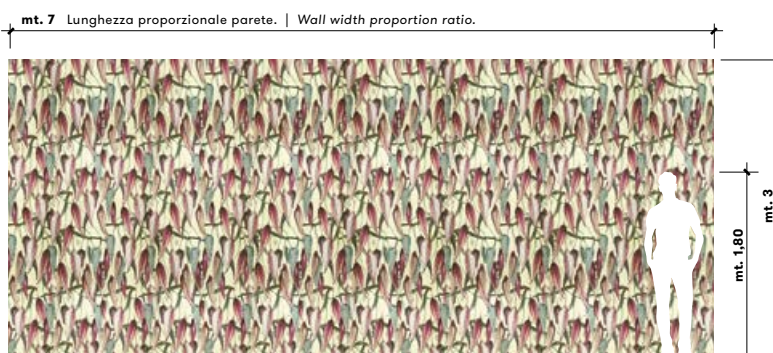

KIOSK

Artist / Designer: **INKIOSTRO BIANCO**

Collection: **2017/2018**

Style: **FLOREAL**

COLOURS

SUPPORTI

CARTA VINILICA: un supporto formato da due strati. Il lato superiore stampabile, in vinile, e sul retro un foglio di TNT (tessuto non tessuto) che conferisce elevata stabilità dimensionale durante le fasi di applicazione e asciugatura del prodotto, oltre che estrema facilità di montaggio e di eventuale rimozione dello stesso.

FIBRA DI VETRO - EQ•DEKOR: il rivestimento dalla duplice funzione decorativa e protettiva realizzato in collaborazione con Mapei. Un'armatura in tessuto bidirezionale in fibra di vetro con caratteristiche di maggiore stabilità, efficienza, leggerezza e flessibilità. EQ•Dekor offre elevate prestazioni strutturali che permettono di minimizzare il rischio di distacco di componenti dalle pareti anche in caso di terremoto.

TELA: Tela è un tessuto tesato in poliestere Made in Italy con caratteristiche di elevatissima resistenza conferite dall'esclusiva composizione della trama a 110 fili per pollice.

Ideale per allestimenti temporanei in ambito retail (boutique, vetrine, showroom, esposizioni, stand fieristici) e hospitality (hotel, ristoranti, bar, discoteche).

I tessuti tesati sono facilmente posabili e intercambiabili e l'installazione non richiede interventi strutturali. Tra la superficie e il rivestimento murale possono essere inseriti elementi coibentanti o insonorizzanti per aumentare il comfort e la sicurezza.

MATERIALS

VINYL PAPER: a product made of two layers. An upper printable vinyl layer and a TNT (non-woven fabric) under part which ensures high dimensional stability during the application and drying phases of the product, as well as an easy to install and remove capability.