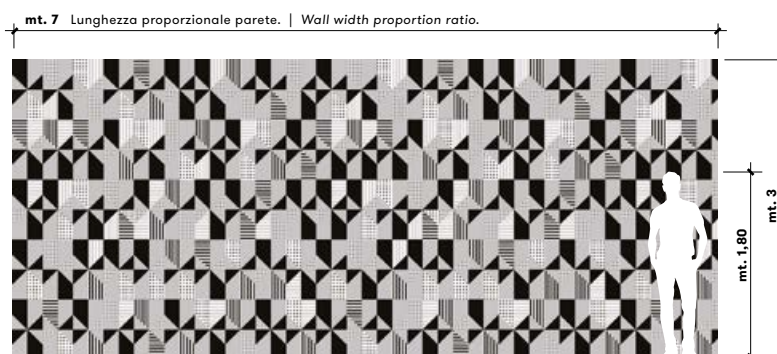

PUNTO LINEA

Artist / Designer: **INKIOSTRO BIANCO**

Collection: **2017/2018**

Style: **GEOMETRIC**

COLOURS

SUPPORTI

CARTA VINILICA: un supporto formato da due strati. Il lato superiore stampabile, in vinile, e sul retro un foglio di TNT (tessuto non tessuto) che conferisce elevata stabilità dimensionale durante le fasi di applicazione e asciugatura del prodotto, oltre che estrema facilità di montaggio e di eventuale rimozione dello stesso.

FIBRA DI VETRO - EQ•DEKOR: il rivestimento dalla duplice funzione decorativa e protettiva realizzato in collaborazione con Mapei. Un'armatura in tessuto bidirezionale in fibra di vetro con caratteristiche di maggiore stabilità, efficienza, leggerezza e flessibilità. EQ•Dekor offre elevate prestazioni strutturali che permettono di minimizzare il rischio di distacco di componenti dalle pareti anche in caso di terremoto.

TELA: Tela è un tessuto tesato in poliestere Made in Italy con caratteristiche di elevatissima resistenza conferite dall'esclusiva composizione della trama a 110 fili per pollice.

Ideale per allestimenti temporanei in ambito retail (boutique, vetrine, showroom, esposizioni, stand fieristici) e hospitality (hotel, ristoranti, bar, discoteche).

I tessuti tesati sono facilmente posabili e intercambiabili e l'installazione non richiede interventi strutturali. Tra la superficie e il rivestimento murale possono essere inseriti elementi coibentanti o insonorizzanti per aumentare il comfort e la sicurezza.

MATERIALS

VINYL PAPER: a product made of two layers. An upper printable vinyl layer and a TNT (non-woven fabric) under part which ensures high dimensional stability during the application and drying phases of the product, as well as an easy to install and remove capability.