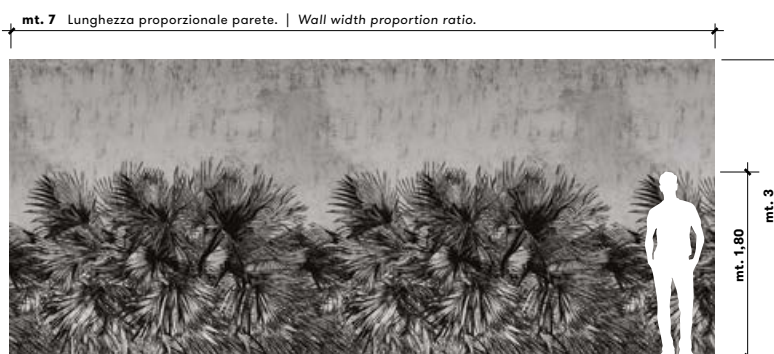

FIND ME

Artist / Designer: **INKIOSTRO BIANCO**
Collection: **2017/2018**
Style: **FLOREAL**

COLOURS

SUPPORTI

CARTA VINILICA: un supporto formato da due strati. Il lato superiore stampabile, in vinile, e sul retro un foglio di TNT (tessuto non tessuto) che conferisce elevata stabilità dimensionale durante le fasi di applicazione e asciugatura del prodotto, oltre che estrema facilità di montaggio e di eventuale rimozione dello stesso.

FIBRA DI VETRO - EQ•DEKOR: il rivestimento dalla duplice funzione decorativa e protettiva realizzato in collaborazione con Mapei. Un'armatura in tessuto bidirezionale in fibra di vetro con caratteristiche di maggiore stabilità, efficienza, leggerezza e flessibilità. EQ•Dekor offre elevate prestazioni strutturali che permettono di minimizzare il rischio di distacco di componenti dalle pareti anche in caso di terremoto.

TELA: Tela è un tessuto tesato in poliestere Made in Italy con caratteristiche di elevatissima resistenza conferite dall'esclusiva composizione della trama a 110 fili per pollice.

Ideale per allestimenti temporanei in ambito retail (boutique, vetrine, showroom, esposizioni, stand fieristici) e hospitality (hotel, ristoranti, bar, discoteche).

I tessuti tesati sono facilmente posabili e intercambiabili e l'installazione non richiede interventi strutturali. Tra la superficie e il rivestimento murale possono essere inseriti elementi coibentanti o insonorizzanti per aumentare il comfort e la sicurezza.

MATERIALS

VINYL PAPER: a product made of two layers. An upper printable vinyl layer and a TNT (non-woven fabric) under part which ensures high dimensional stability during the application and drying phases of the product, as well as an easy to install and remove capability.