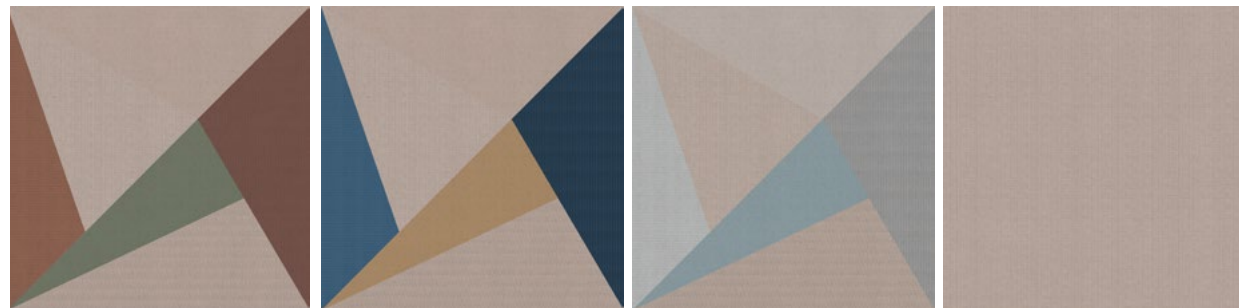

painting inspiration

GEO INKRUEO2301 GEO INKRUEO2302 GEO INKRUEO2303 GEO INKRUEO2304