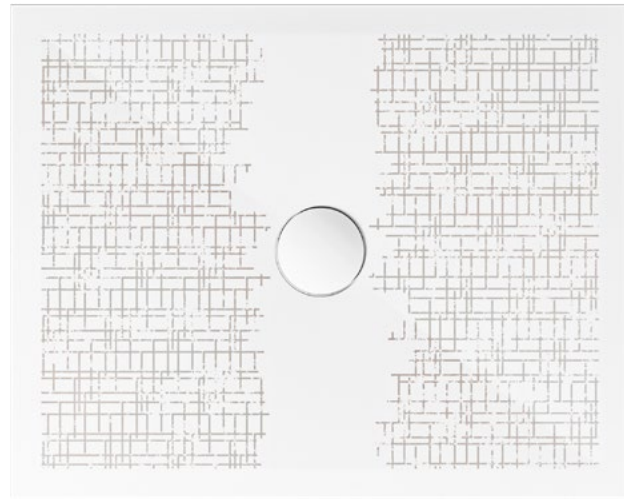

Piatto doccia 100×80 cm completo di piletta con tappo in ceramica.
Shower tray 100×80 cm with ceramic cover and siphoned drain included

Kg. 28

Decalco **Intrecci**

INKBT_PDCH100_INTRE

Decalco **Tratti**

INKBT_PDCH100_TRATTI