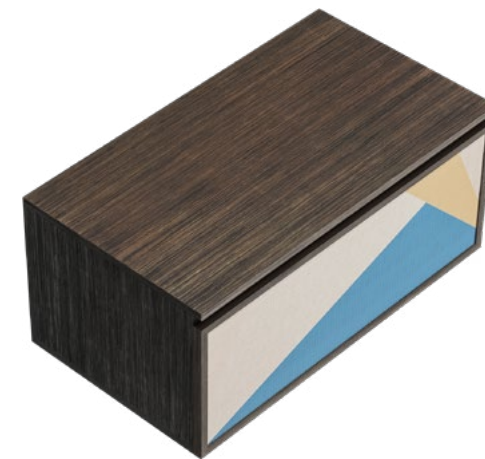

MB90_LR64_CORNEQ
+ GEO INKRUEO2302_EQ