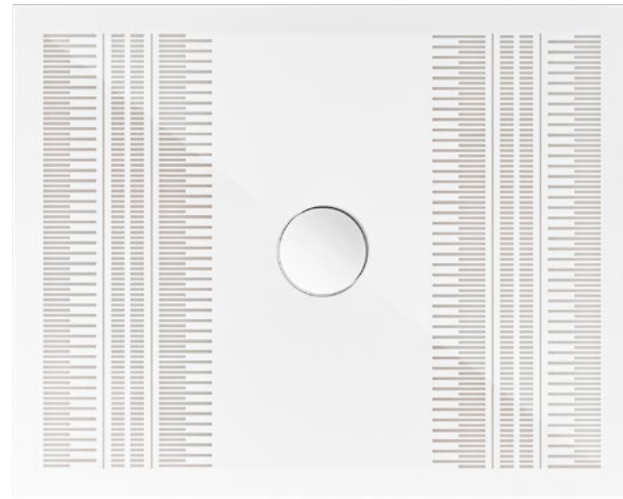

Piatto doccia 100×80 cm completo di piletta con tappo in ceramica.
Shower tray 100×80 cm with ceramic cover and siphoned drain included

Kg. 28

Decalco **Intrecci**

INKBT_PDCH100_INTRE

Decalco **Tratti**

INKBT_PDCH100_TRATTI