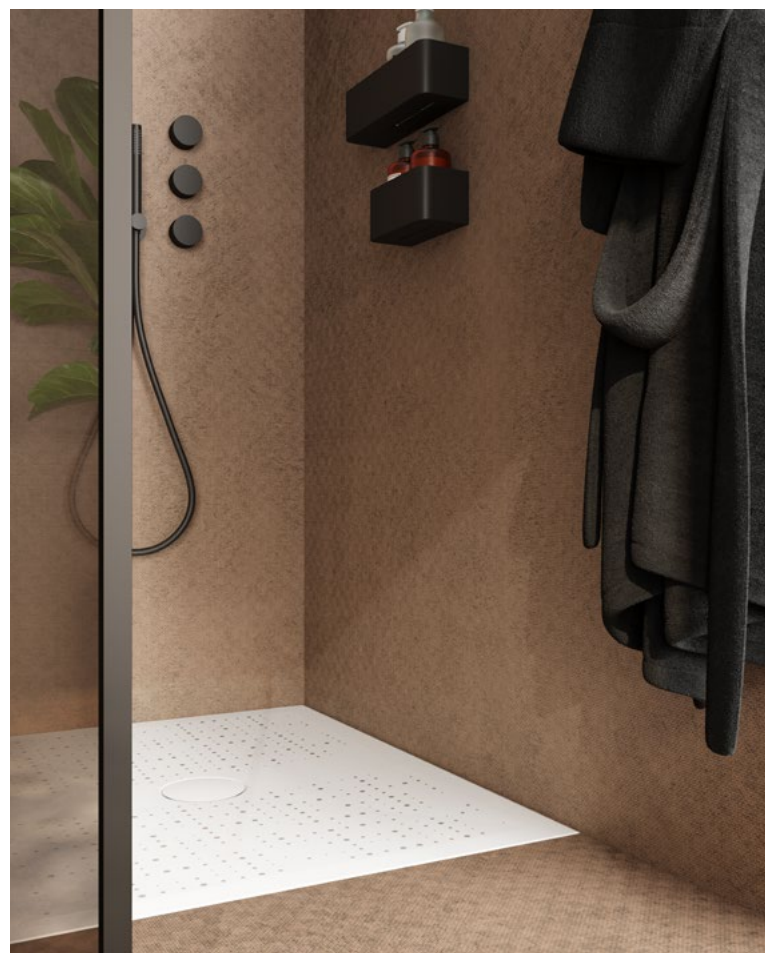

Specchio/Mirror:

TOUR 1

concept
03

details

**Composizione creativa formata da/
Creative composition with:**
Wallpaper EQ.Dekor: **BUTTERFLY INKTAEU2301**
Decalco/Decal: **SEGNI**
Lavabo/Washbasin: **Siwa INKBT_LASIW45_SEGNI**
Sanitari/Sanitary ware: **Gedi sospesi/wall-hung**
(WC: **INKBT_VSGED_SEGNI**
Bidet: **INKBT_BSGED_SEGNI**)
Piatto doccia/Shower tray:
Chebika INKBT_PDCH100_SEGNI
Tinta/Wall paint: **INKPM35**
Composizione mobili **DUBIC C** con anta laccata/
DUBIC C composed cabinets with lacquered door
MB90_LR65_G08
Specchio/Mirror:
TOUR 1